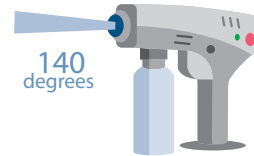

# DISICIDE® PLUS+ SPRAY MACHINE

DISICIDE®

Disicide® Plus+ Spray Machine is equipped with a pneumatic pump to produce superheated steam, which has an effective function of converting Disicide® Plus+ into superheated gaseous molecule (140 degrees, 0.26nm in diameter)