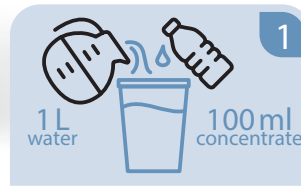

For Disicide® Plus+ Concentrate: **mix 100 ml concentrate to 1000 ml water** beforehand. Fill container with solution.